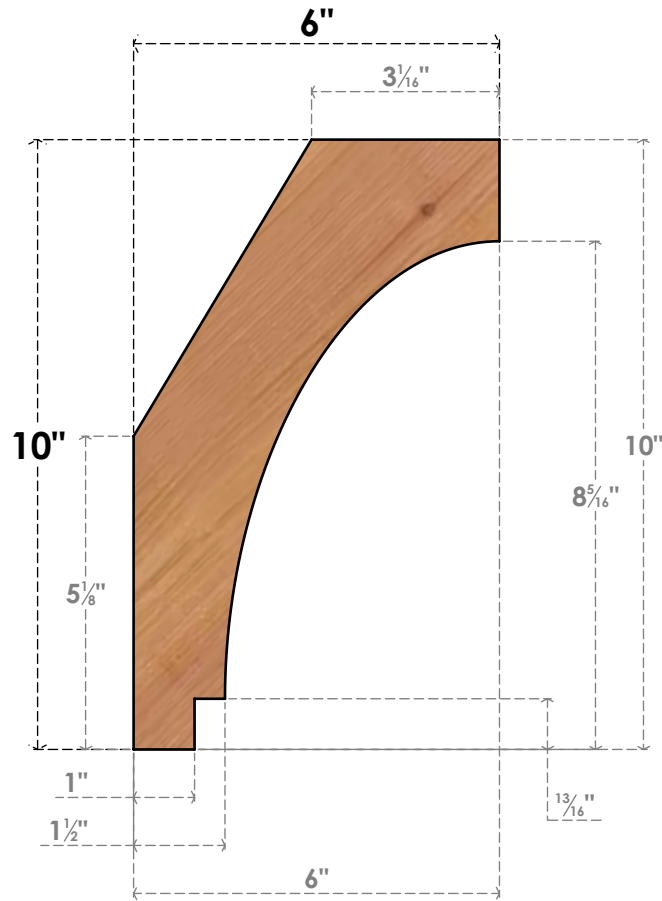

BRC04X06X10IMP00SWR

3 1/2"W X 6"D X 10"H IMPERIAL SMOOTH BRACE, WESTERN RED CEDAR

SIDE

FRONT

EKENA MILLWORK
2300 WEST MAIN ST.
CLARKSVILLE, TX 75426
TOLL FREE: 866-607-0453
WWW.EKENAMILLWORK.COM

NOTES

1. INSTALLATION TO BE COMPLETED IN ACCORDANCE WITH MANUFACTURER'S SPECIFICATIONS.
2. DRAWING MAY NOT BE TO SCALE
3. THIS DRAWING IS INTENDED FOR DESIGN AND PLANNING PURPOSES ONLY.
4. ALL INFORMATION CONTAINED HEREIN WAS CURRENT AT THE TIME OF DEVELOPMENT BUT MUST BE REVIEWED AND APPROVED BY THE PRODUCT MANUFACTURER TO BE CONSIDERED ACCURATE.
5. PRODUCTS ARE NOT KILN DRIED. THIS ITEM IS UNIQUE AND WILL CONTAIN THE NATURAL VARIATIONS THAT THE WOOD SPECIES OFFERS. THIS MAY RESULT IN VARIATIONS UP TO 1/4"