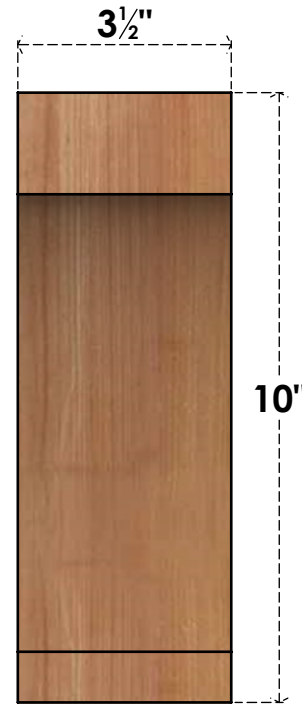

BRC04X06X10IMP00SWR

3 1/2"W X 6"D X 10"H IMPERIAL SMOOTH BRACE, WESTERN RED CEDAR

SIDE

FRONT

EKENA MILLWORK
2300 WEST MAIN ST.
CLARKSVILLE, TX 75426
TOLL FREE: 866-607-0453
WWW.EKENAMILLWORK.COM

NOTES

1. INSTALLATION TO BE COMPLETED IN ACCORDANCE WITH MANUFACTURER'S SPECIFICATIONS.
2. DRAWING MAY NOT BE TO SCALE
3. THIS DRAWING IS INTENDED FOR DESIGN AND PLANNING PURPOSES ONLY.
4. ALL INFORMATION CONTAINED HEREIN WAS CURRENT AT THE TIME OF DEVELOPMENT BUT MUST BE REVIEWED AND APPROVED BY THE PRODUCT MANUFACTURER TO BE CONSIDERED ACCURATE.
5. PRODUCTS ARE NOT KILN DRIED. THIS ITEM IS UNIQUE AND WILL CONTAIN THE NATURAL VARIATIONS THAT THE WOOD SPECIES OFFERS. THIS MAY RESULT IN VARIATIONS UP TO 1/4"